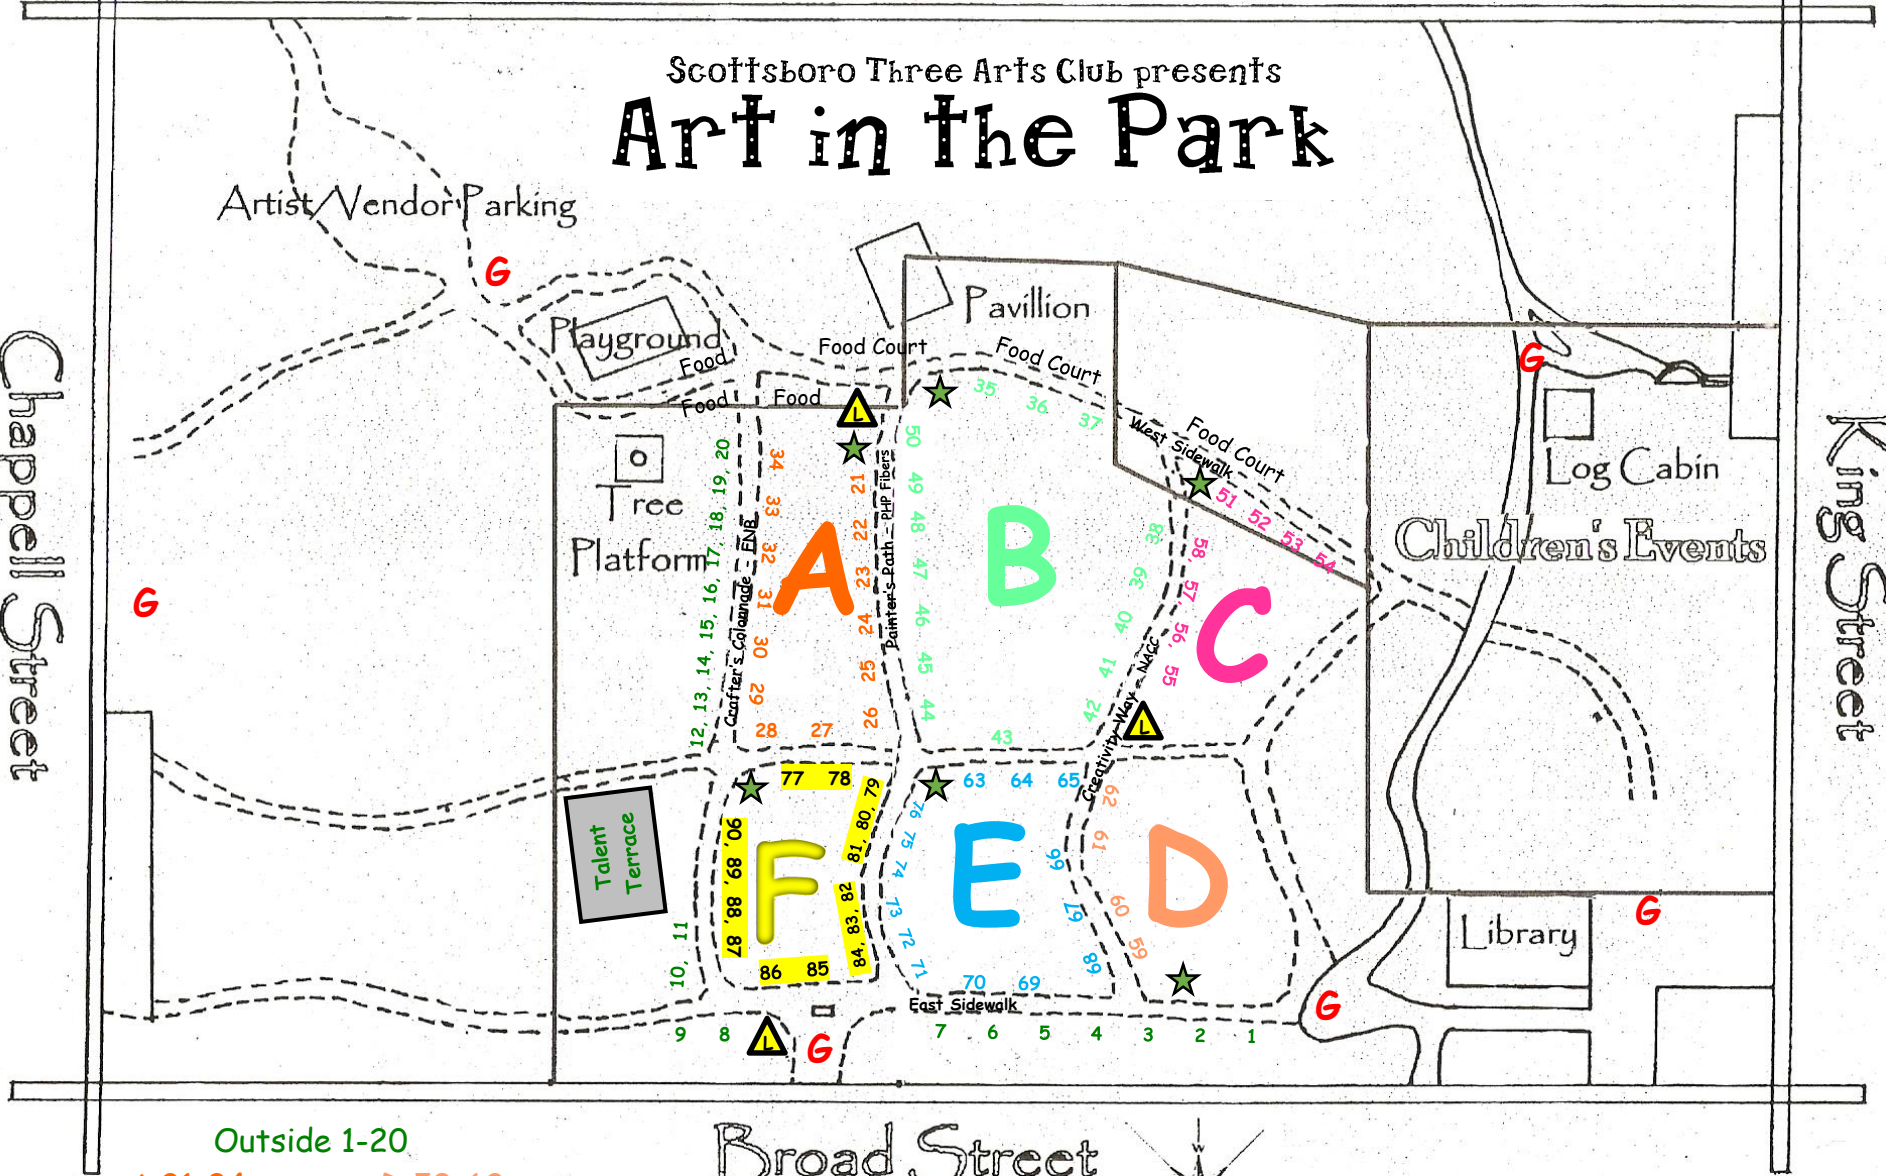

G = Gate

▲ = Lemonade

Garden Drive

★ = Where numbering begins in each section

Scottsboro Three Arts Club presents Art in the Park

Chappell Street

King Street

Outside 1-20

A 21-34

D 59-62

B 35-50

E 63-76

C 51-58

F 77-90

Broad Street